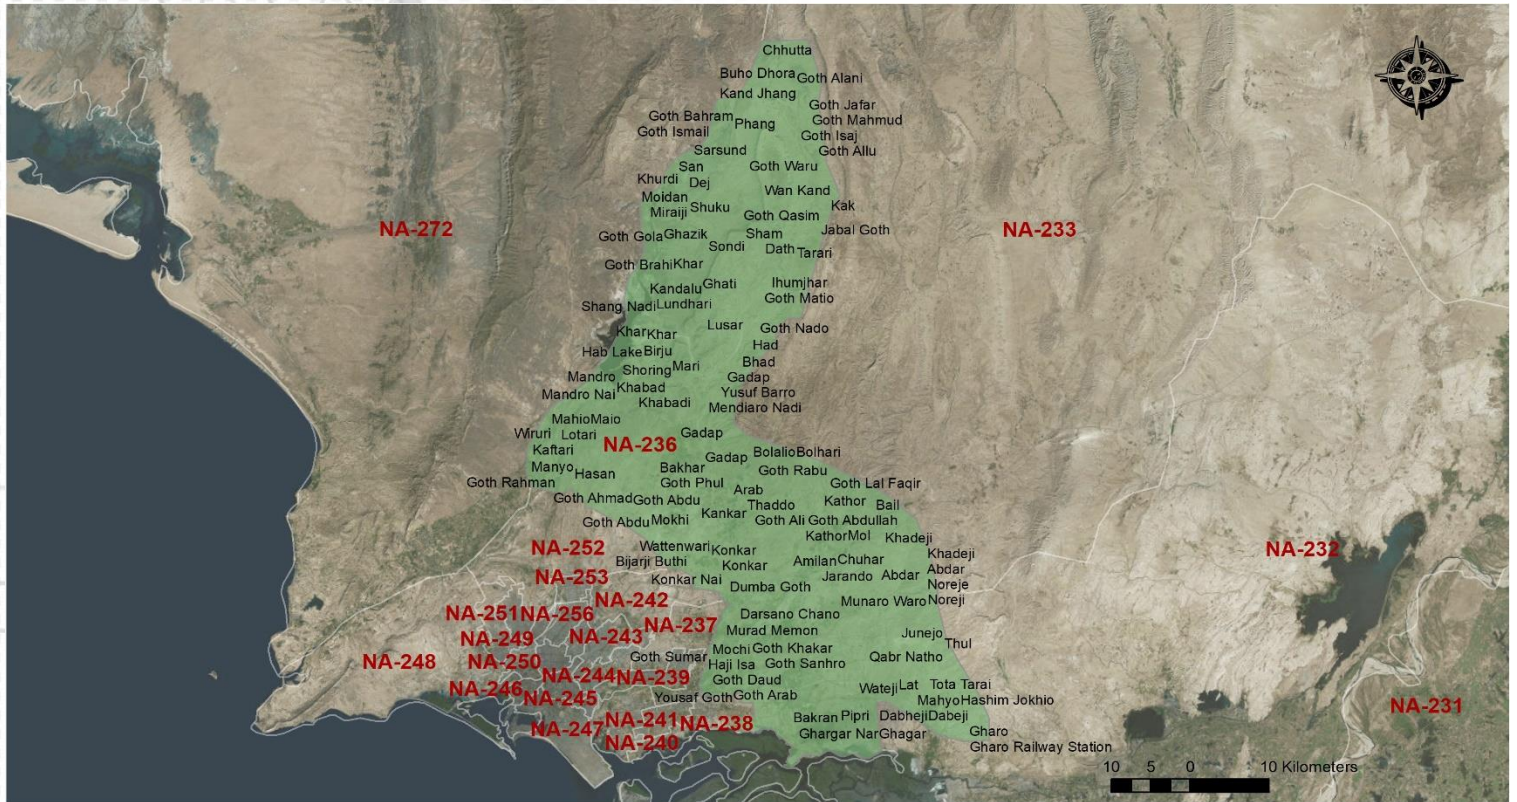

CONSTITUENCY PROFILE

NA-236 MALIR-I

SINDH

CONSTITUENCY
POPULATION

660,390

VOTER STATISTICS

Male

134,857

Female

98,171

Total

233,028

35%

of the total population
are registered as voters

POLLING STATIONS

4

Male

4

Female

189

Combined

197

Total

Number of polling stations where
registered voters exceed 1,200

AVERAGE VOTER
AT POLLING STATION

1,183

AVERAGE VOTER
AT POLLING BOOTH

342

LIST OF CONTESTING CANDIDATES

#	Name	Name of Political Party
1	Ashfaq Ahmed	Pak Sarzameen Party
2	Afshan	Tehreek-e-Labaik Pakistan
3	Pir Jan Muhammad	Independent
4	Jam Abdul karim Bijar	Pakistan Peoples Party Parliamentarians
5	Khadim Hussain Shaikh	Independent
6	Dewan Chand Chawla	Muttahidda Qaumi Movement
7	Soomar	Muttahidda Majlis-e-Amal Pakistan
8	Syed Saleem Shah	Awami National Party
9	Shahid Hussain	Independent
10	Qadir Bux	Pakistan Muslim League (Nawaz)
11	Muhammad Islam	Independent
12	Muhammad Nadeem	Grand Democratic Alliance
13	Masroor Ali	Pakistan Tehreek-e-Insaf
14	Mushtaq Ahmed Ishtiaq Dhool	Jannat Pakistan Party